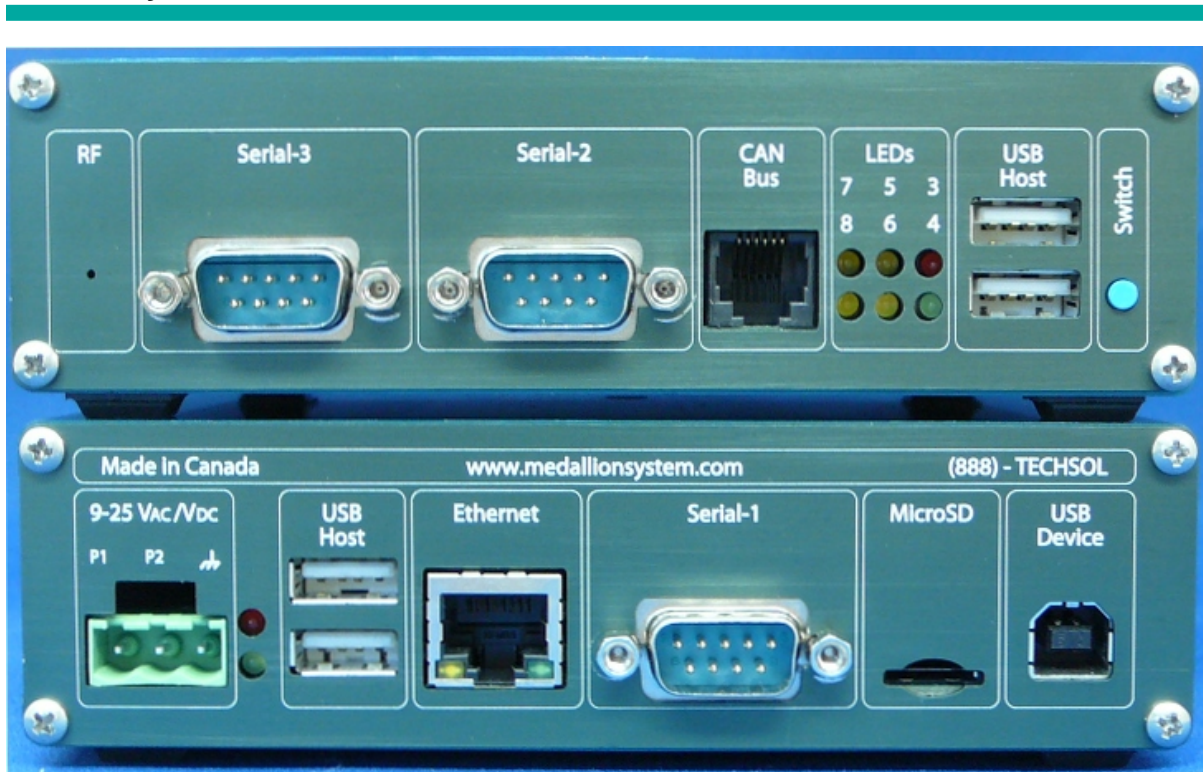

Medallion Computers

\$Id: index.xml 2431 2011-10-19 22:05:39Z brolin \$

Table of contents

1 Touch Panels.....	2
2 Gateways.....	3

1 Touch Panels

The **Touch Panel** product line is a collection of low#power, embedded computers featuring TFT LCD panels and optional touch screens.

2 Gateways

The [Gateway](#) product line is a collection of low#power, embedded, headless computers with rich communications capabilities.