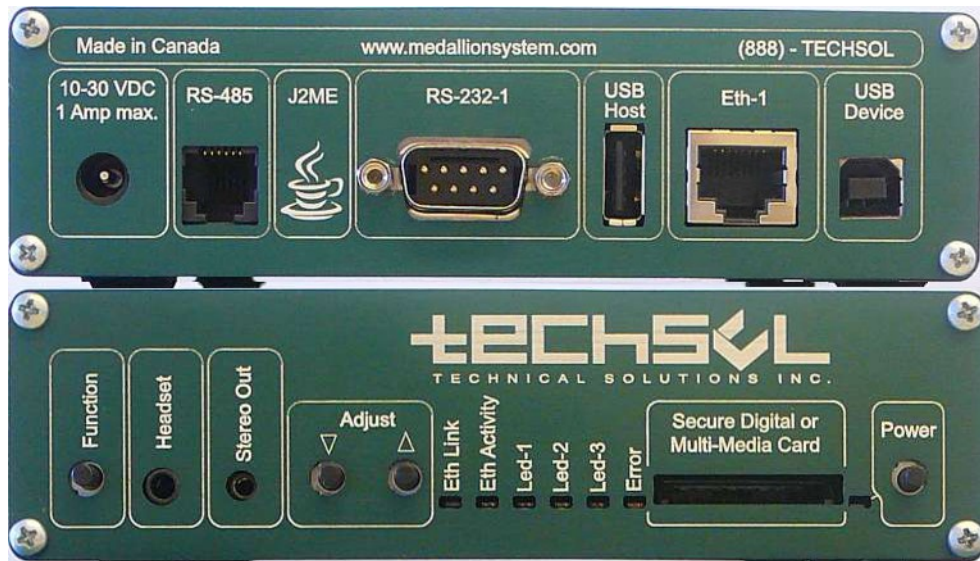

Medallion Computers

\$Id: index.xml 2431 2011-10-19 22:05:39Z brolin \$

Table of contents

1 Touch Panels.....	2
2 Gateways.....	3

1 Touch Panels

The **Touch Panel** product line is a collection of low#power, embedded computers featuring TFT LCD panels and optional touch screens.

2 Gateways

The [Gateway](#) product line is a collection of low#power, embedded, headless computers with rich communications capabilities.